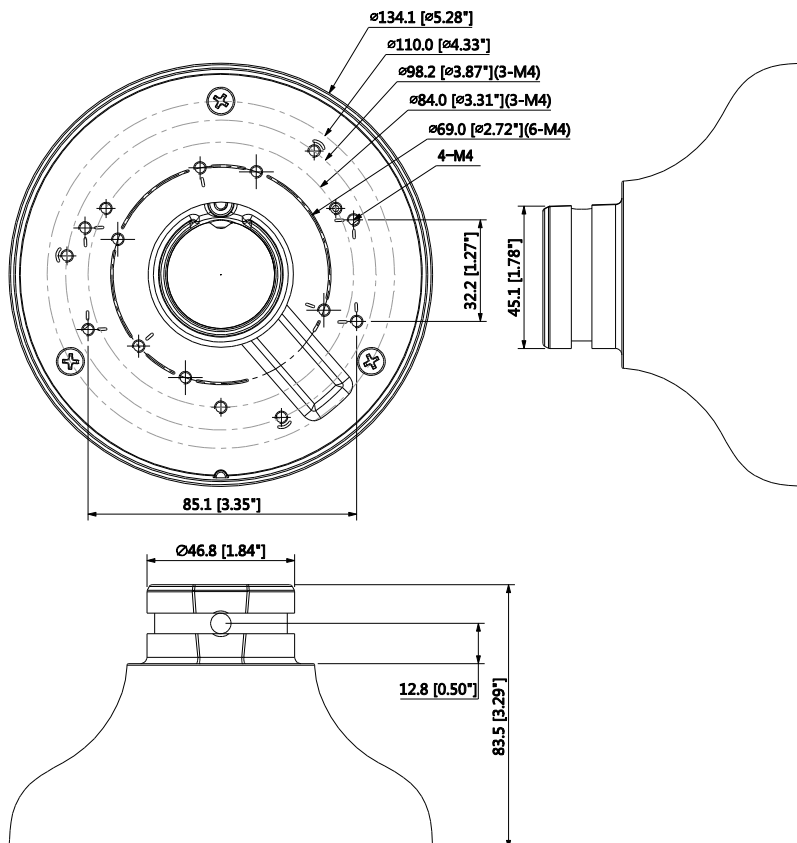

DH-PFA106

Adapter Plate of Mini Dome & Eyeball Camera

Features

- Neat & Integrated design.
- Material: Aluminum.

Technical Specifications

Model	DH-PFA106
General	
Material	Aluminum
Dimension (W x H x D)	Φ134.1mmx83.5mm(Φ5.28"x3.29")
Weight	0.29kg(0.64lb)
Load Bearing	1kg(2.2lb)
Color	White
Operating Temperature	-40°C ~60°C(-40°F ~140°F)
Humidity	<90% RH
Applicable Model	DH-PFB305W, DH-PFB220C

Order Information

Type	Part Number	Description
Camera Mount Series	DH-PFA106	Adapter plate _ Dahua brand
	PFA106	Adapter plate _Neutral, no brand
	DH-PFB305W	Wall mount bracket _ Dahua brand
	PFB305W	Wall mount bracket _Neutral, no brand
	DH-PFB220C	Ceiling mount bracket _ Dahua brand
	DH-PFB220C	Ceiling mount bracket _Neutral, no brand

Dimensions (mm/inch)

Application

Package Information

- Adapter plate *1
- User manual *1
- M4x10 *4
- Wrench *1